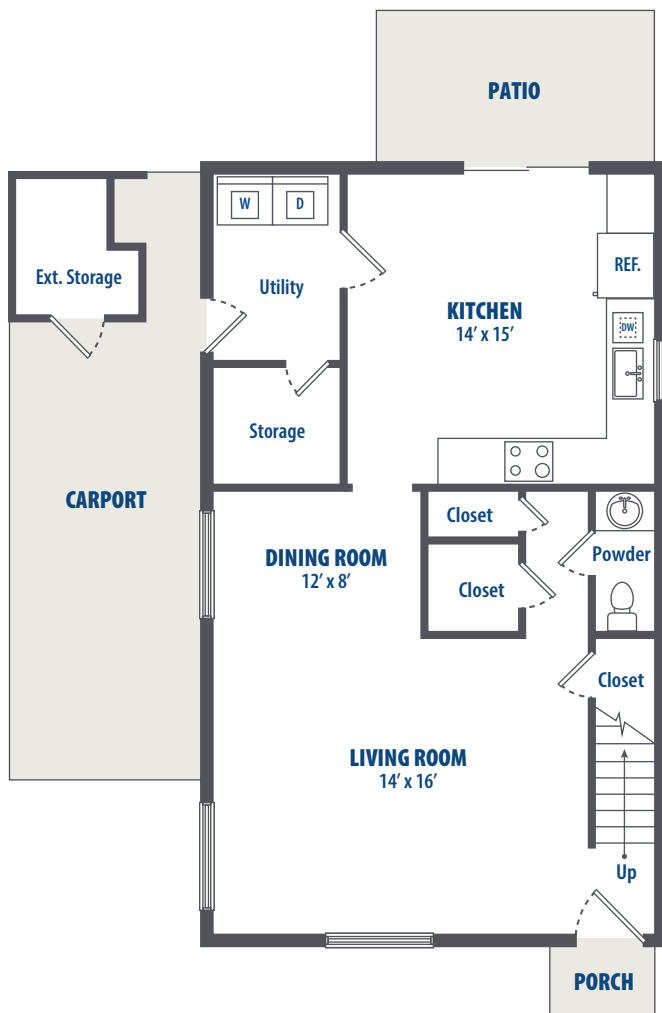

COLUMBIA CENTER - 2 STORY F

2 Bedroom | 2.5 Bath | 998 Sq. Ft.*

302 Hughes Drive | Redstone Arsenal, AL 35808 | Phone: 256-400-5940

**All square footage is approximate.*