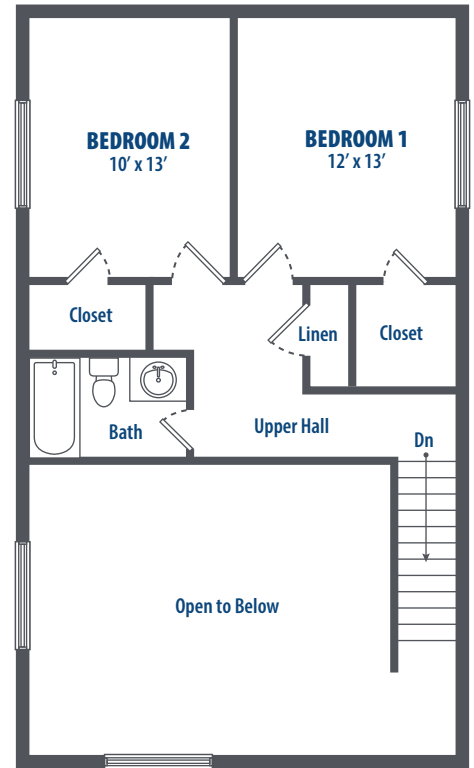

COLUMBIA CENTER - 2 STORY F

2 Bedroom | 2.5 Bath | 998 Sq. Ft.*

302 Hughes Drive | Redstone Arsenal, AL 35808 | Phone: 256-400-5940

**All square footage is approximate.*