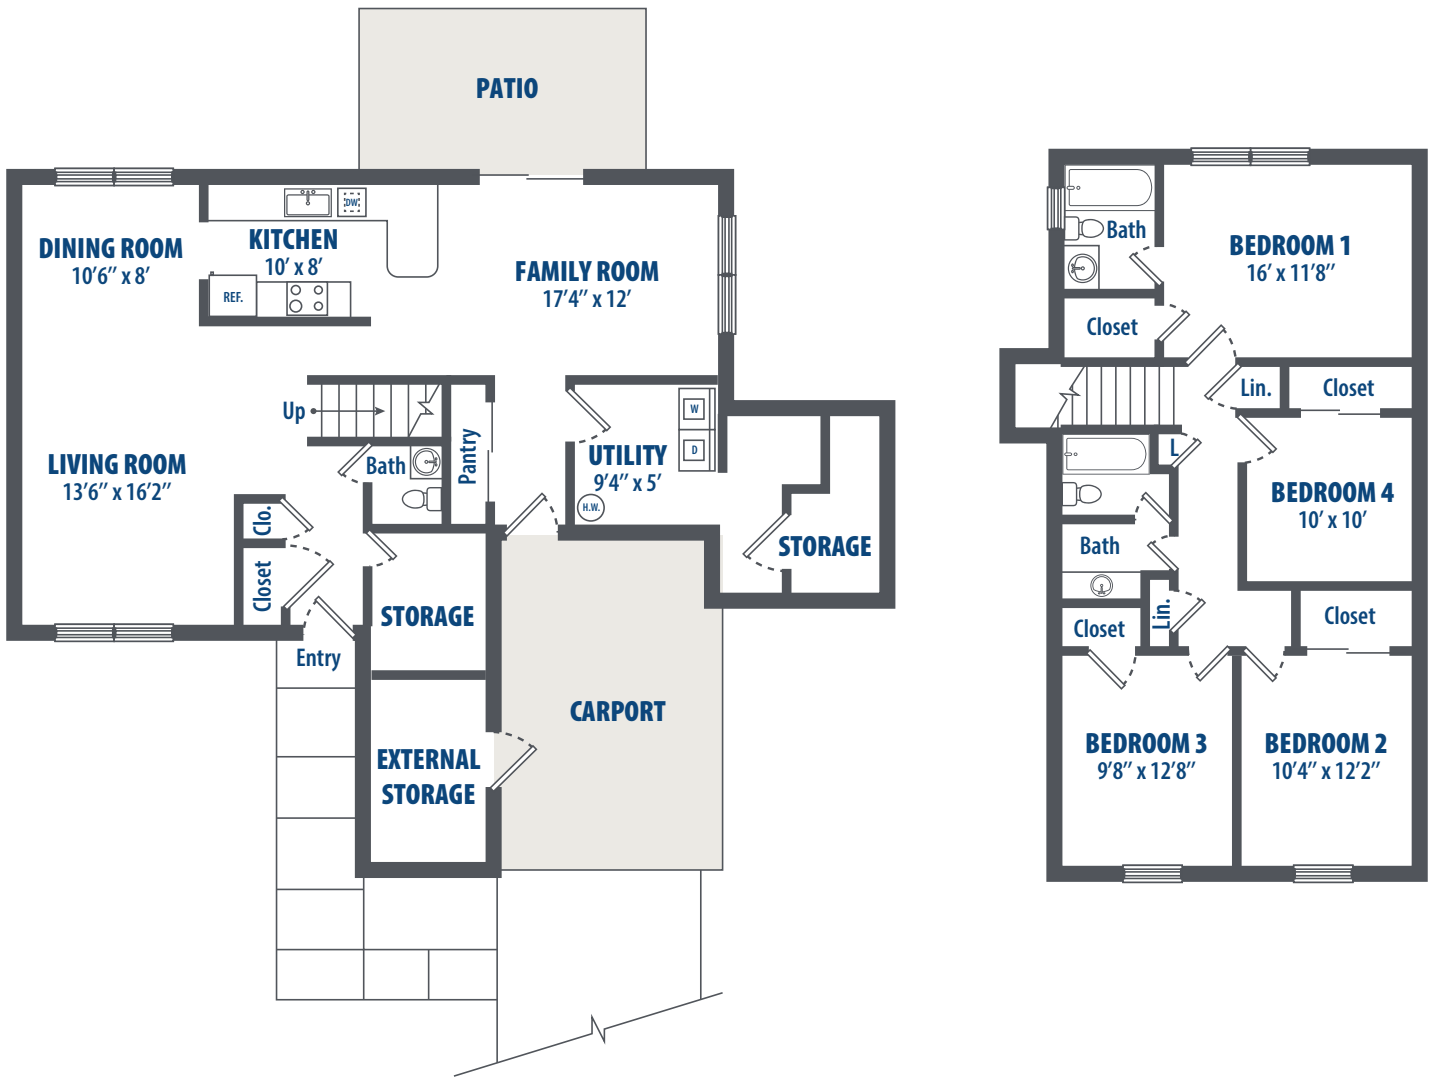

## CHALLENGER - 2 STORY

4 Bedroom | 2.5 Bath | 1523 Sq. Ft.\*

302 Hughes Drive | Redstone Arsenal, AL 35808 | Phone: 256-400-5940

*\*All square footage is approximate.*