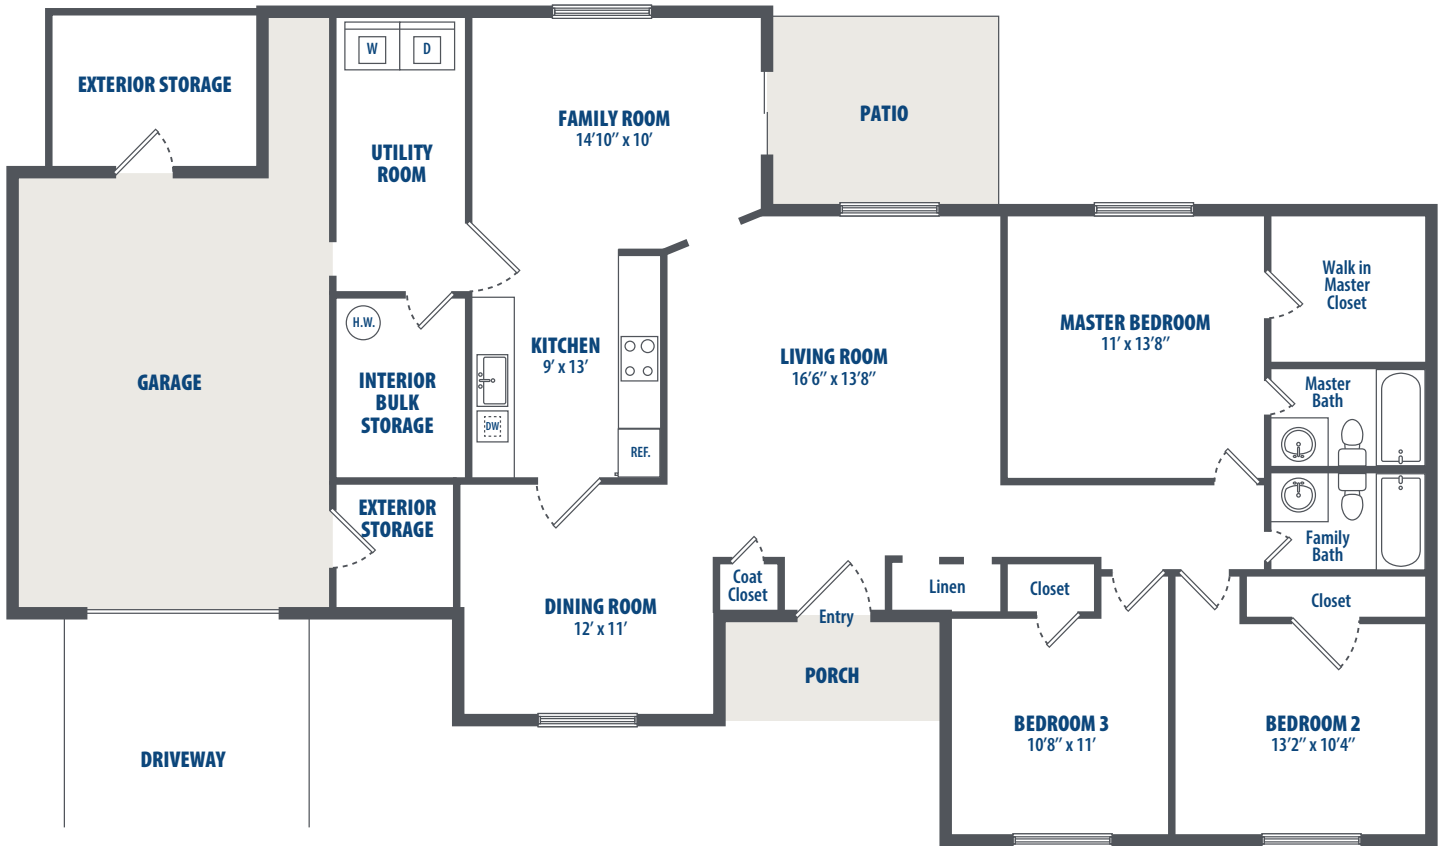

**CHALLENGER - SE 3E**

3 Bedroom | 2 Bath | 1419 Sq. Ft.\*

302 Hughes Drive | Redstone Arsenal, AL 35808 | Phone: 256-400-5940

*\*All square footage is approximate.*