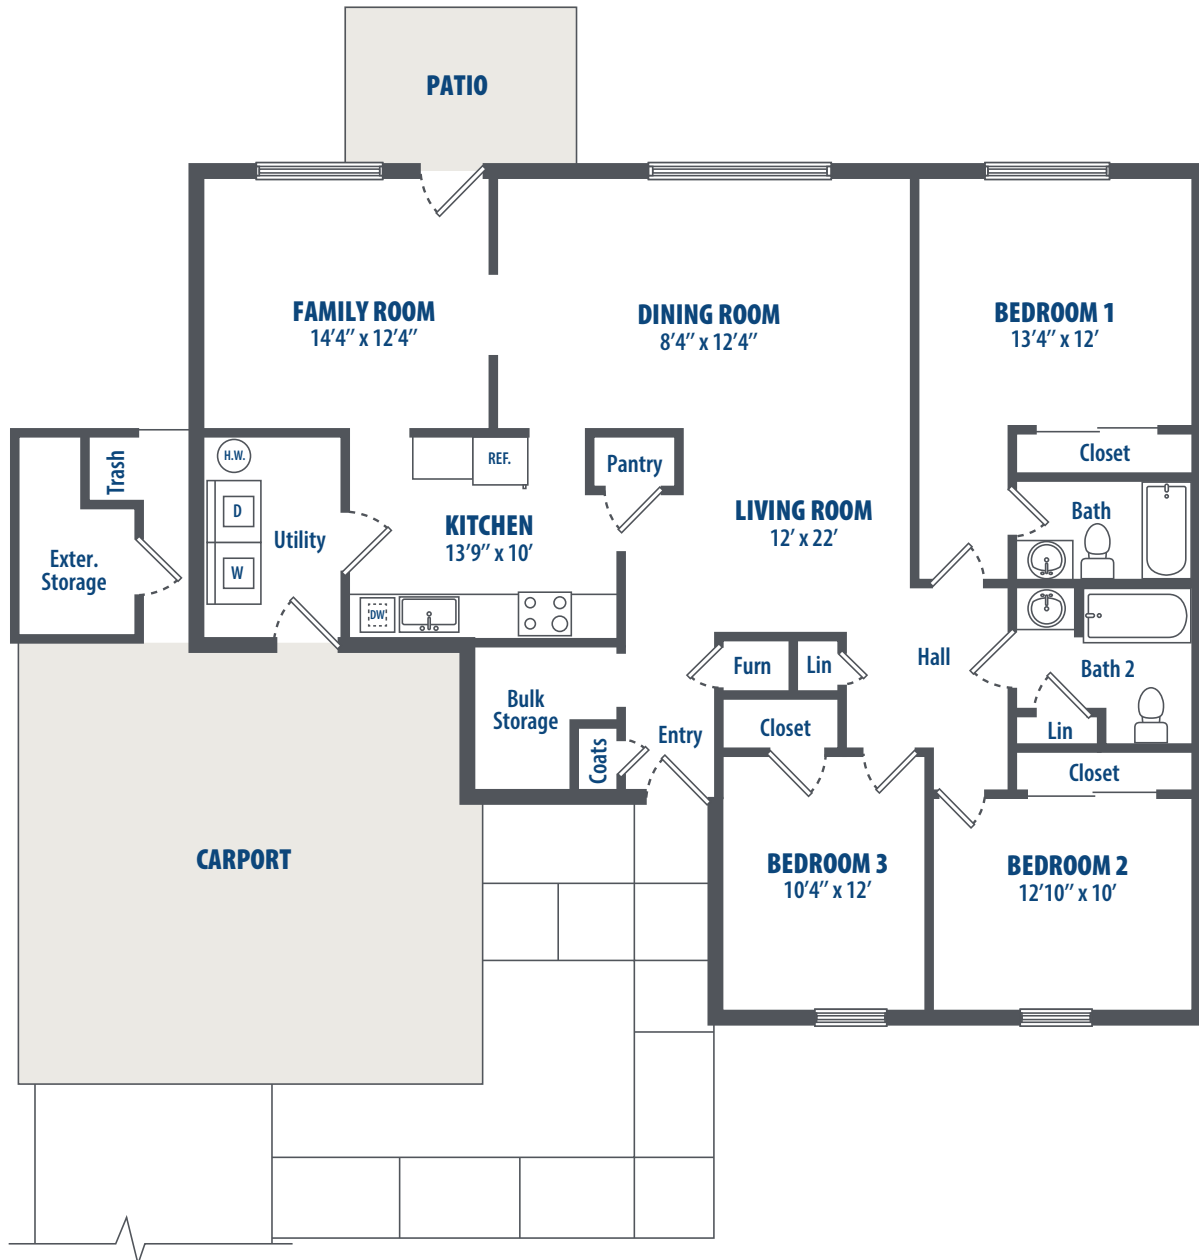

**COLUMBIA CENTER -  
 ADA SINGLE FAMILY**

3 Bedroom | 2 Bath | 1457 Sq. Ft.\*

302 Hughes Drive | Redstone Arsenal, AL 35808 | Phone: 256-400-5940

*\*All square footage is approximate.*