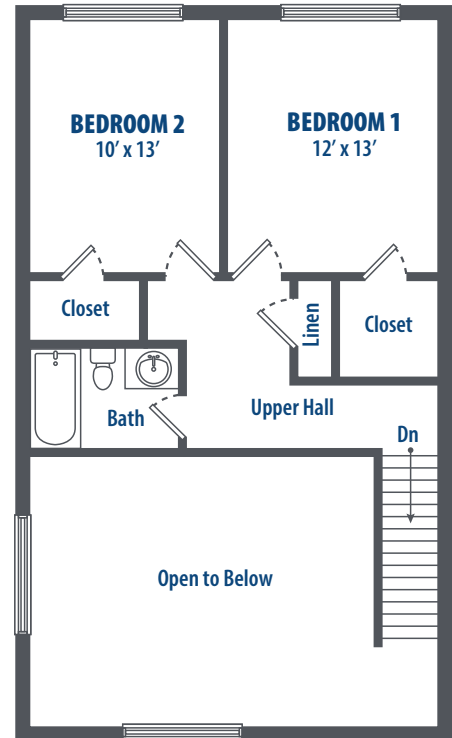

## COLUMBIA CENTER - VAULTED CEILING

2 Bedroom | 2.5 Bath | 998 Sq. Ft.\*

302 Hughes Drive | Redstone Arsenal, AL 35808 | Phone: 256-400-5940

*\*All square footage is approximate.*