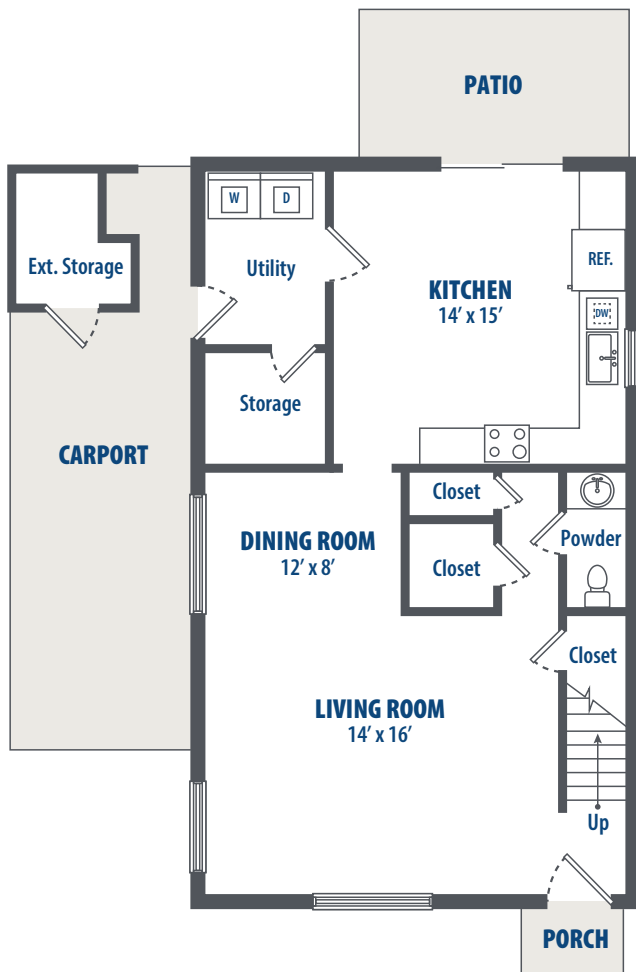

## COLUMBIA CENTER - VAULTED CEILING

2 Bedroom | 2.5 Bath | 998 Sq. Ft.\*

302 Hughes Drive | Redstone Arsenal, AL 35808 | Phone: 256-400-5940

*\*All square footage is approximate.*