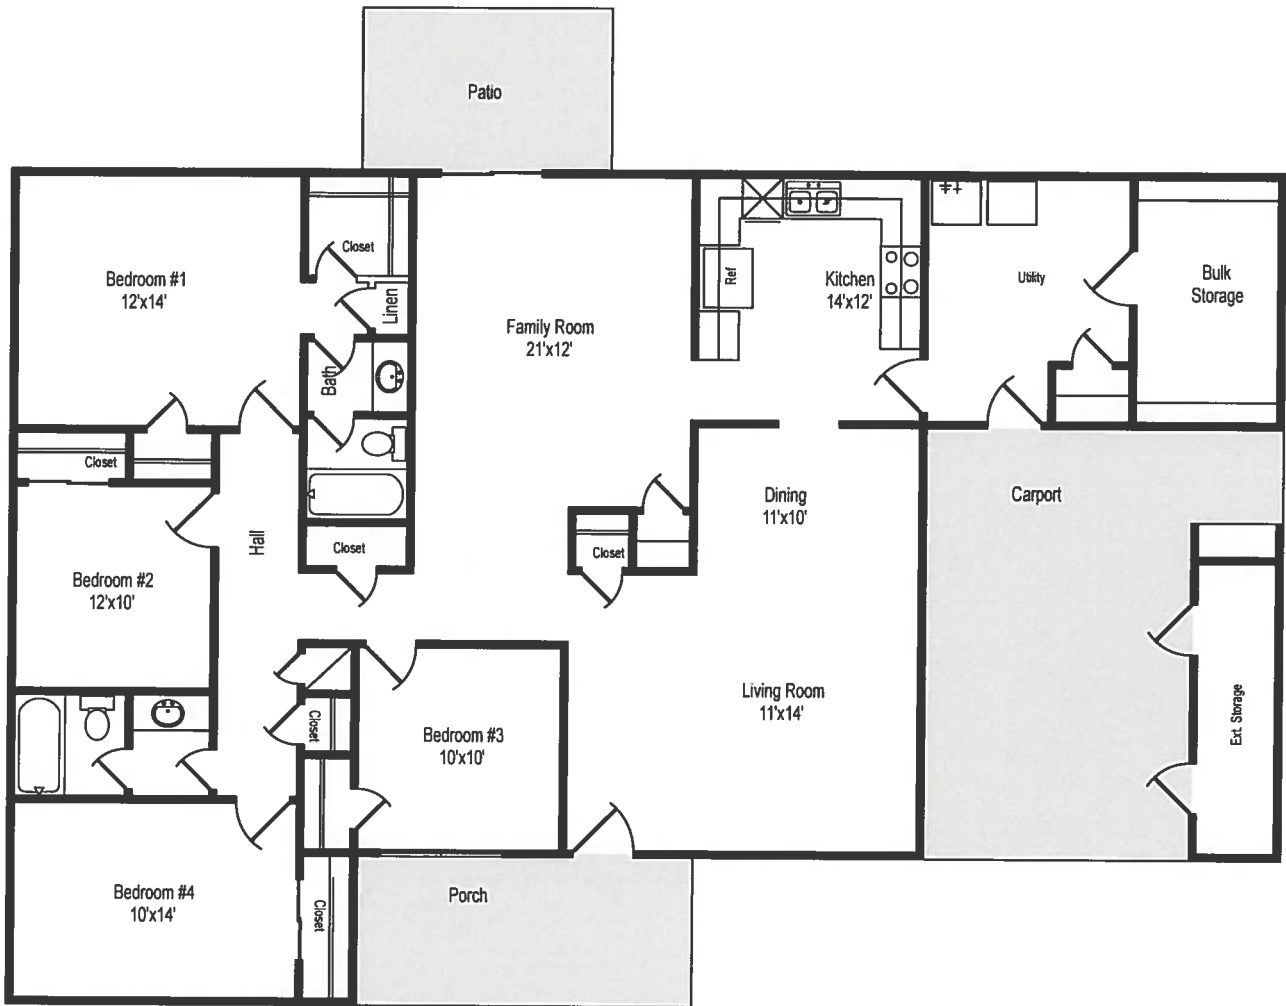

REDSTONE

FAMILY HOUSING

A Hunt Military Community™

COLUMBIA CENTER
TYPE: SL

4 BEDROOM / 2 BATH
1,418 SQ.FT*

*All Square Footage is Approximate