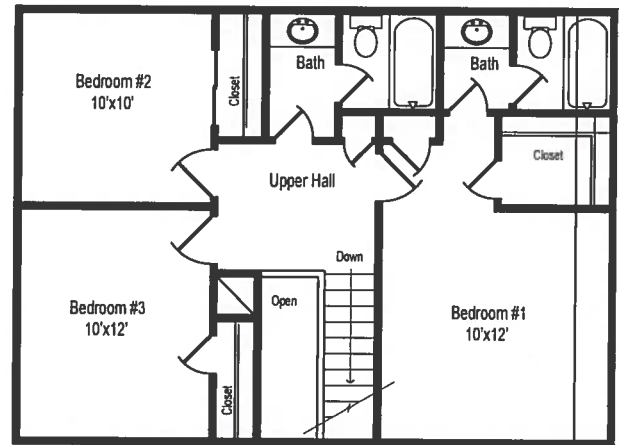

REDSTONE
FAMILY HOUSING
A Hunt Military Community™

SECOND FLOOR

FIRST FLOOR

COLUMBIA CENTER
TYPE: TOWNHOME

4 BEDROOM / 3 BATH
1,418 SQ.FT*

*All Square Footage is Approximate