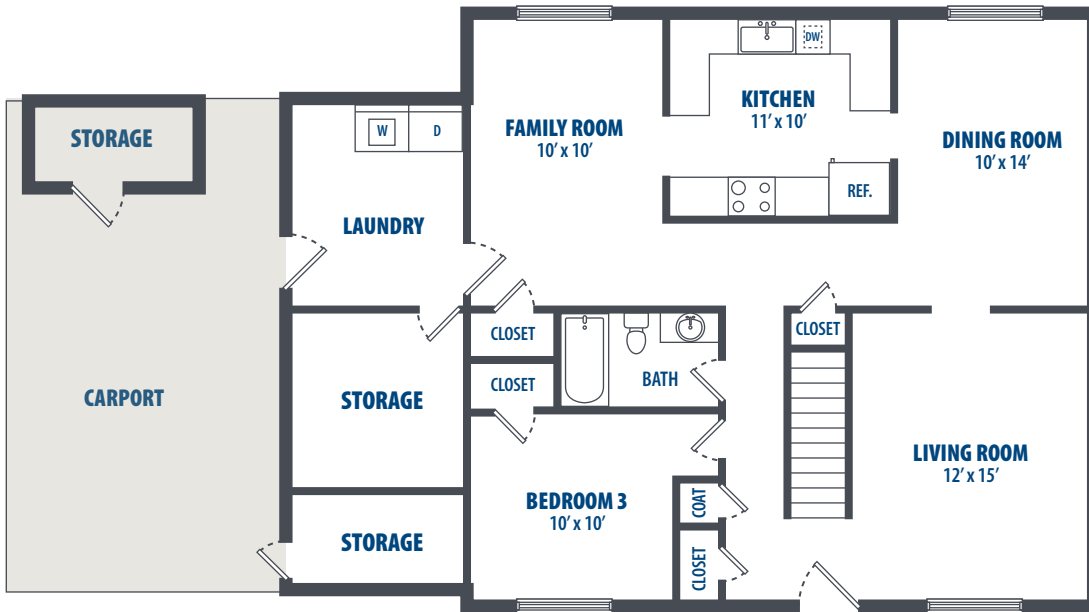

**SECOND LEVEL**

**FIRST LEVEL**

302 Hughes Drive | Redstone Arsenal, AL 35808 | Phone: 256-400-5940

*\*All square footage is approximate.*