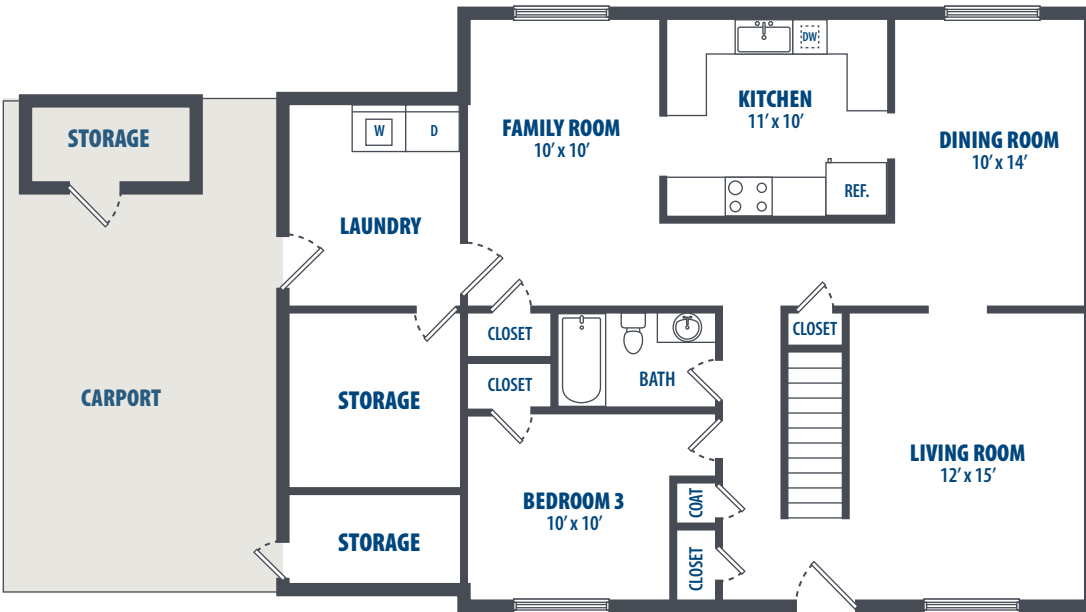

SECOND LEVEL

FIRST LEVEL

302 Hughes Drive | Redstone Arsenal, AL 35808 | Phone: 256-430-1517

**All square footage is approximate.*