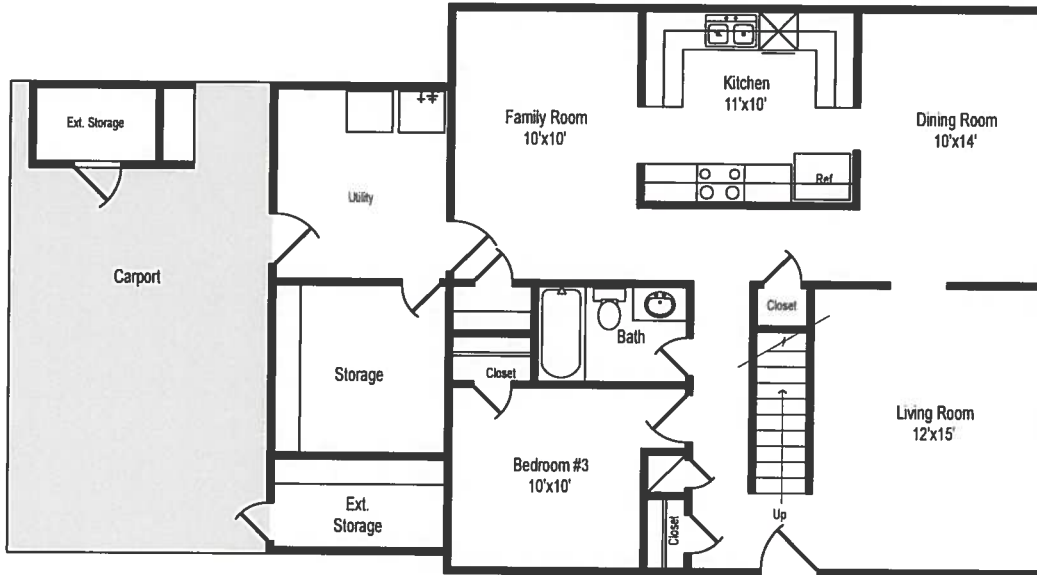

REDSTONE
FAMILY HOUSING
A Hunt Military Community™

SECOND FLOOR

FIRST FLOOR

COLUMBIA CENTER
TYPE: TOWNHOME

4 BEDROOM / 3 BATH
1,418 SQ.FT*

*All Square Footage is Approximate